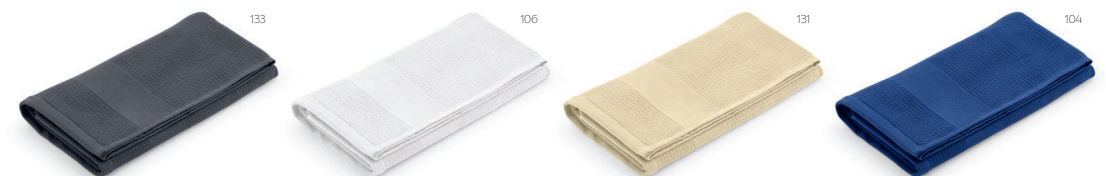

Boticelli Towels

Wrap yourself in Made in Portugal luxury with our recycled cotton waffle towels (60% recycled cotton and 40% cotton). At 500 gsm, they are your perfect shower companion, available in 4 different sizes. With a stylish print band, handy cotton hanger and eco-friendly packaging in a biodegradable polybag.