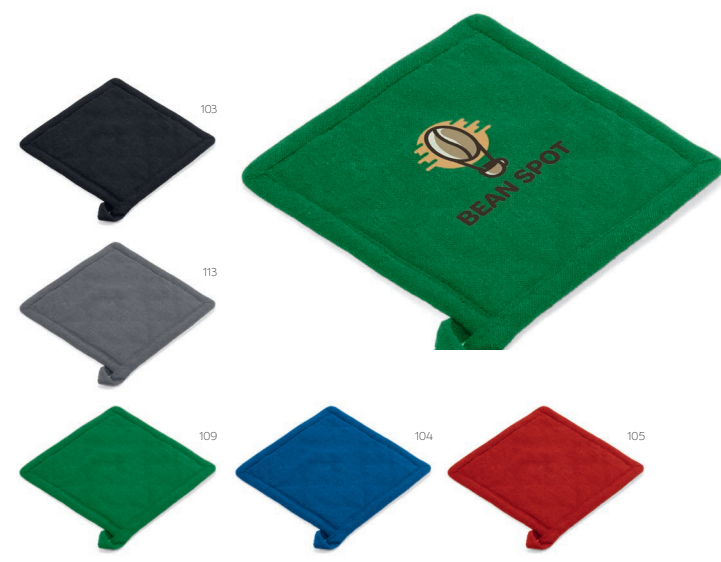

↗ 15 x 27 cm
⊘ TRS - 60 x 95 mm (max.)

Klimt Pot Holder

AGL003

Designed to easily hold pots and pans, this 180 gsm recycled cotton pot holder is the perfect kitchen accessory. With a built-in hanger, that makes it easy to keep the kitchen organized. Packed in a kraft cardboard box.