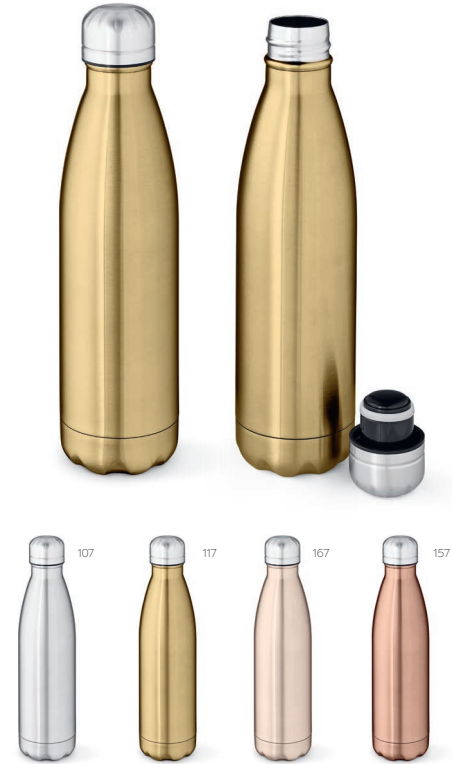

Mississippi 1100W Bottle

ABT038

↗ ø9 x 32,5 cm
⊘ SUB - 195 x 80 mm (max.)

Mississippi 550W Bottle

ABT036

↗ ø7 x 27 cm
⊘ SUB - 195 x 80 mm (max.)

Mississippi 800W Bottle

ABT037

↗ ø8 x 31 cm
⊘ SUB - 195 x 80 mm (max.)