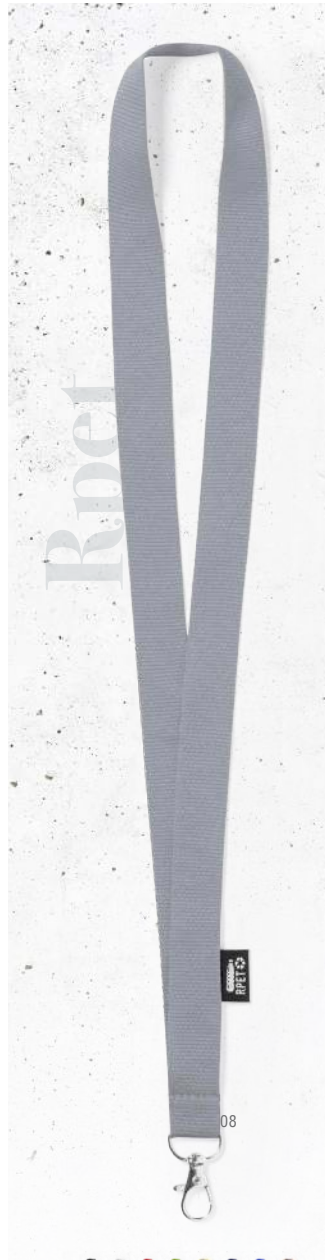

Loriet 1544

Lanyard. Polyester RPET.
Schlüsselband. Polyester RPET.
Lanyard. Polyester RPET.
Lanyard. Polyester RPET.

2 x 50 cm 800 / 100
Print Code: G(1), N(8), R