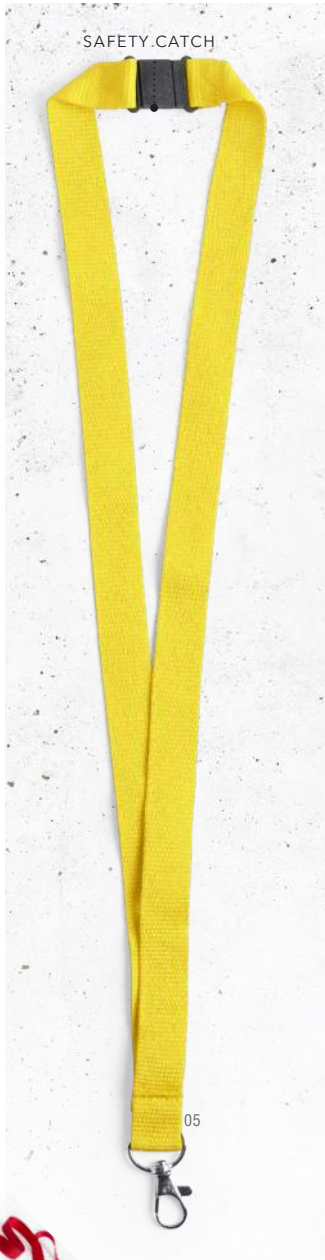

Kappin 6102

Lanyard. Polyester. Safety Catch.
Schlüsselband. Polyester. Sicherheitsverschluss.
Lanyard. Polyester. Fermeture Sécurité.
Lanyard. Polyester. Veiligheidssluiting.

2 x 50 cm 800 / 100
Print Code: G(1), N(8), R