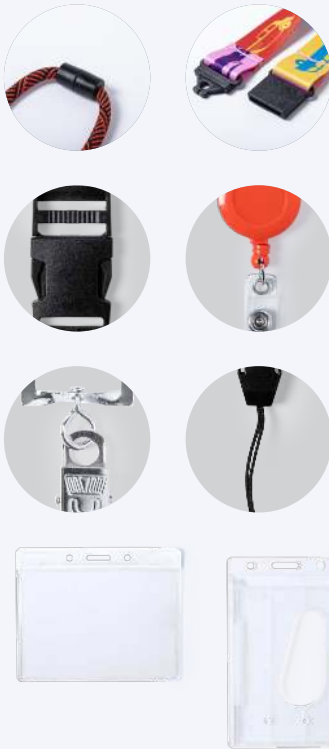

03

Alter 4344

Id Badge. PVC.
Namensschild. PVC.
Badge. PVC.
Id Badge. PVC.

11 x 9.5 cm 1000 / 100 Print Code: C(1)

MATERIALS

ACCESSORIES

Create your own lanyard: choose material, accessories and design, we'll make it possible