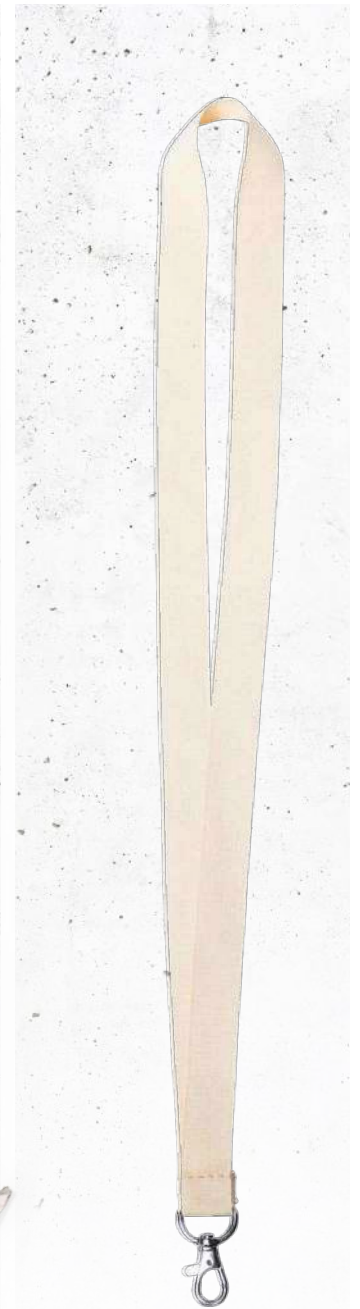

Mirok 6196

Lanyard. 100% Cotton.
Schlüsselband. 100% Baumwolle.
Lanyard. 100% Coton.
Lanyard. 100% Katoen.

2 x 50 cm 800 / 100
Print Code: G(1), N(8)