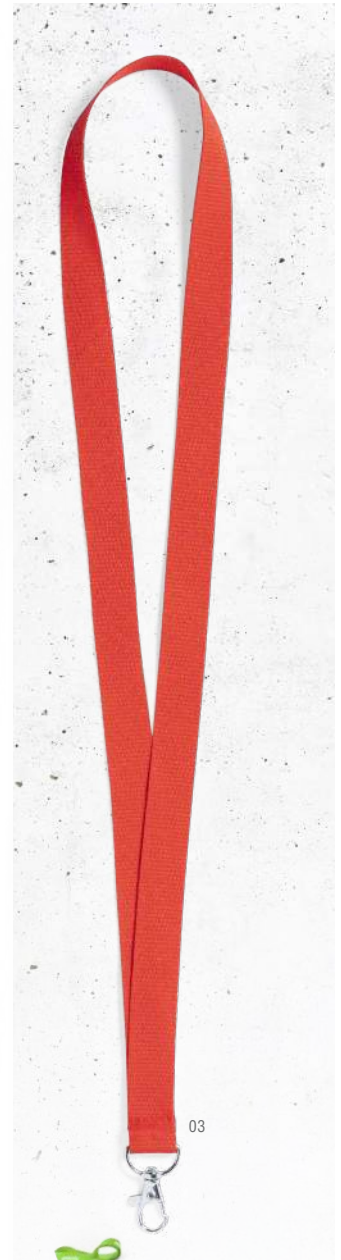

Neck 8780

Lanyard. Polyester.
Schlüsselband. Polyester.
Lanyard. Polyester.
Lanyard. Polyester.

2 x 50 cm 800 / 100 Print Code: G(1), N(8), R