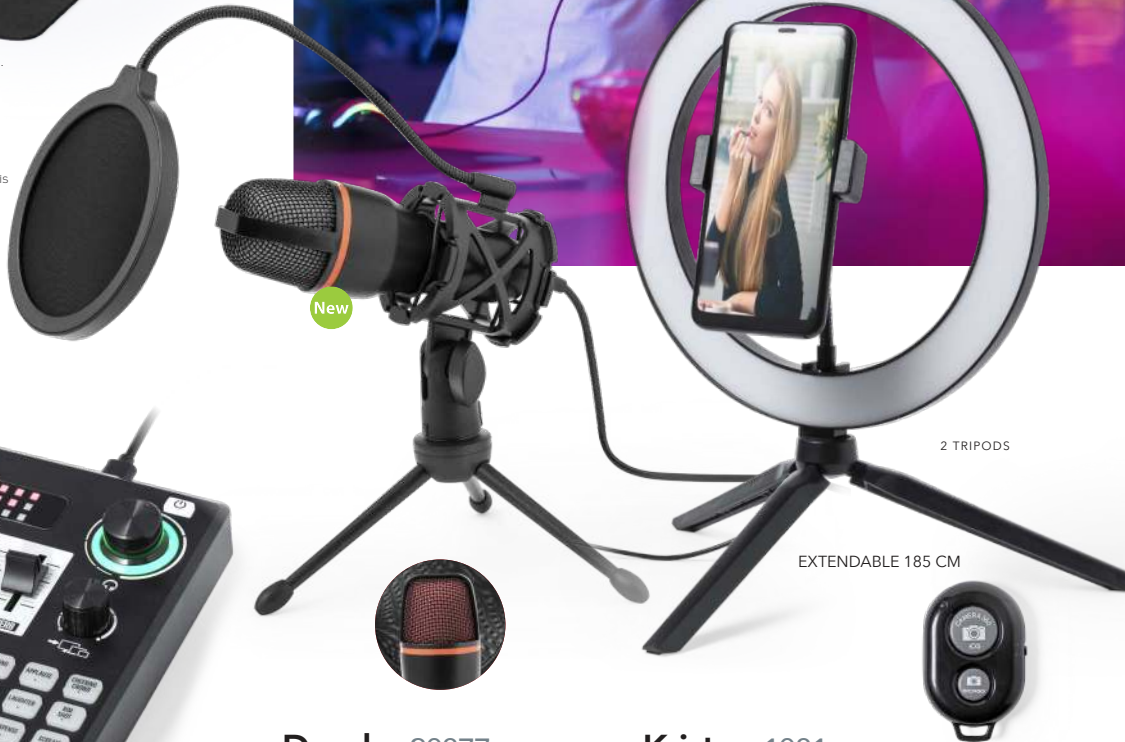

New

2 TRIPODS

EXTENDABLE 185 CM