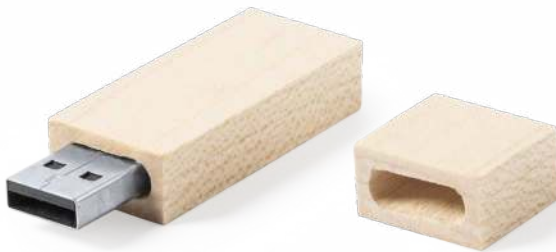

16G

Nokex 16GB 1307

USB Memory. Wood.
USB Speicher. Holz.
Clé USB. Bois.
USB Memory. Hout.

1.9 × 6 × 1 cm 500 / 50 Print Code: D(4), L1, W