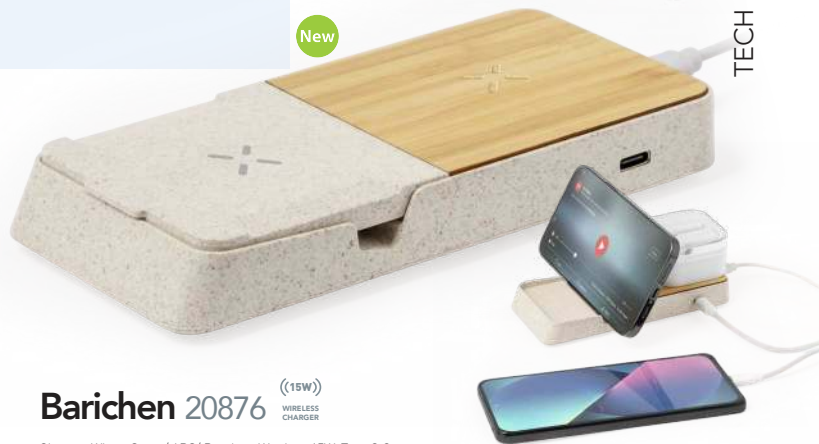

Barichen 20876 ((15W))

WIRELESS CHARGER

Charger. Wheat Straw/ ABS/ Bamboo. Wireless 15W. Type C Output.
Ladegerät. Weizenstroh/ ABS/ Bambus. Drahtlos 15W. Typ C Ausgänge.
Chargeur. Paille de Blé/ ABS/ Bambou. Sans Fil 15W. Sortie Type C.
Oplader. Tarwestro/ ABS/ Bamboe. Draadloos 15W. Typ C Output.

15 x 2.2 x 7 cm 50 / 25 Print Code: E(4), L2, W

LIMITED edition EXPERIENCE