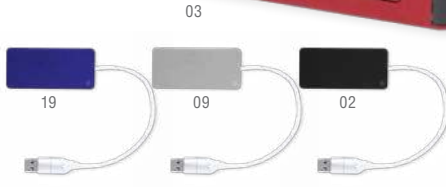

7.9 x 1 x 3.7 cm 200 / 50 Print Code: D(1), L1, W

Weeper 5201

- USB Hub, Aluminium. 4 Hubs. USB 2.0.
- USB Hub, Aluminium. 4 Hubs. USB 2.0.
- Port USB, Aluminium. 4 Ports. USB 2.0.
- USB Hub, Aluminium. 4 Poorten. USB 2.0.