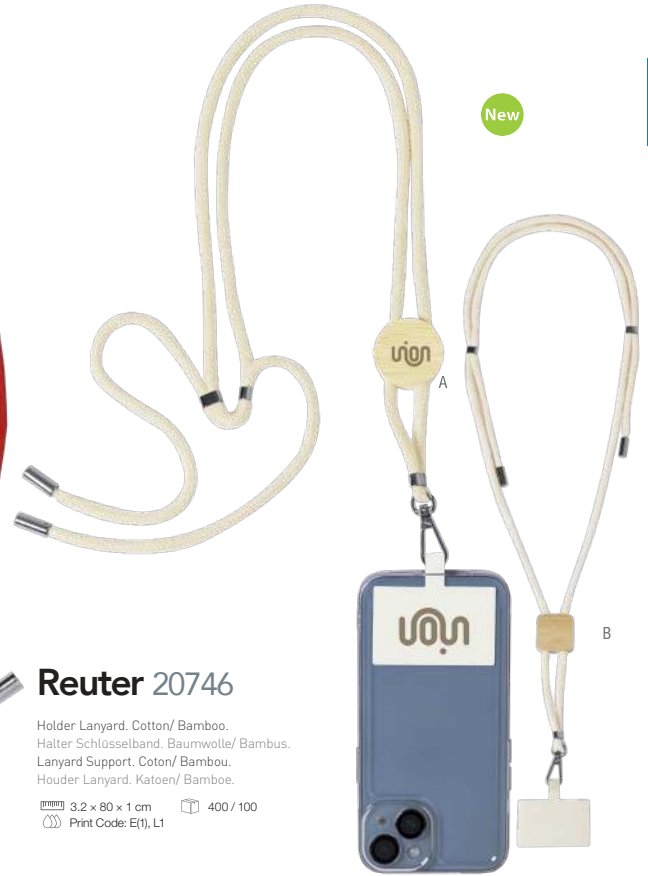

Reuter 20746

Holder Lanyard. Cotton/ Bamboo.
Halter Schlüsselband. Baumwolle/ Bambus.
Lanyard Support. Cotton/ Bambou.
Houder Lanyard. Katoen/ Bamboe.

3,2 x 80 x 1 cm 400 / 100
Print Code: E(1), L1