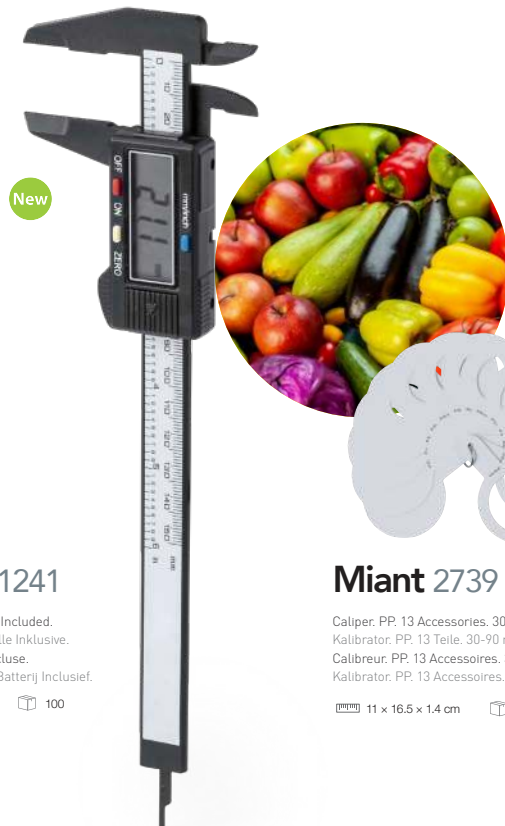

Sheley 21241

Caliper. Button Battery Included.
Messschieber. Knopfzelle Inklusive.
Calibre. Pile Bouton Incluse.
Schuifmaat. Knoopcel Batterij Inclusief.

7.8 x 24 x 1.5 cm 100 Print Code: E(1)