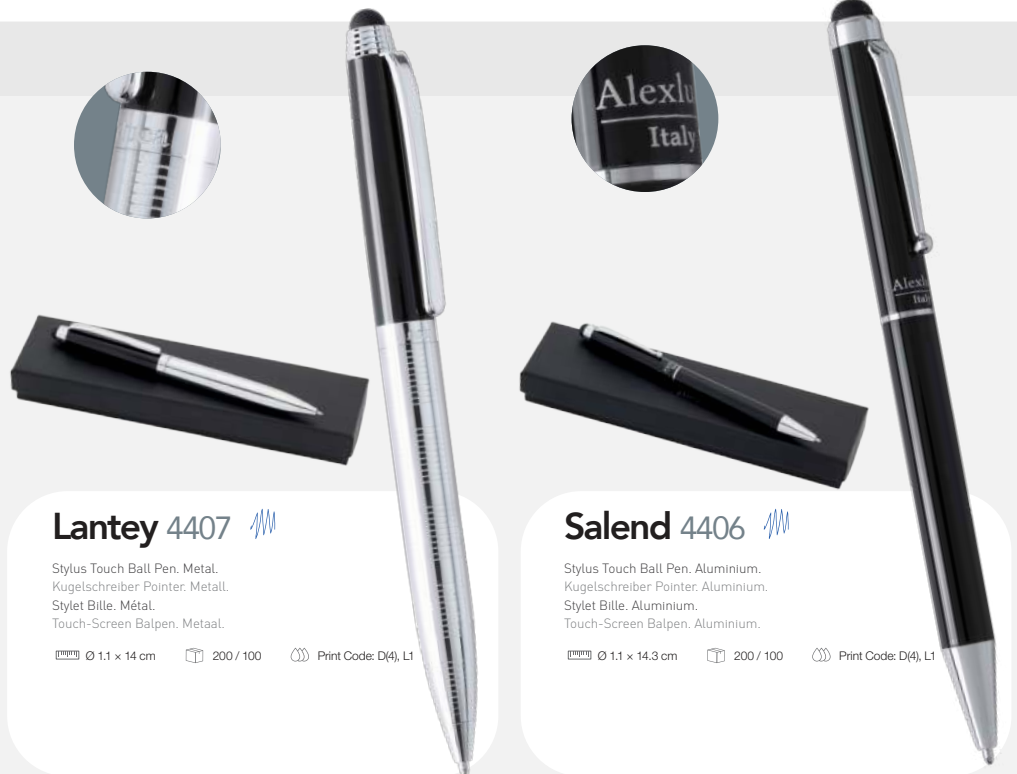

Lantey 4407

Stylus Touch Ball Pen. Metal.
Kugelschreiber Pointer. Metall.
Stylét Bille. Métal.
Touch-Screen Balpen. Metaal.

Ø 1.1 x 14 cm 200 / 100 Print Code: D(4), L1

Salend 4406

Stylus Touch Ball Pen. Aluminium.
Kugelschreiber Pointer. Aluminium.
Stylét Bille. Aluminium.
Touch-Screen Balpen. Aluminium.

Ø 1.1 x 14.3 cm 200 / 100 Print Code: D(4), L1