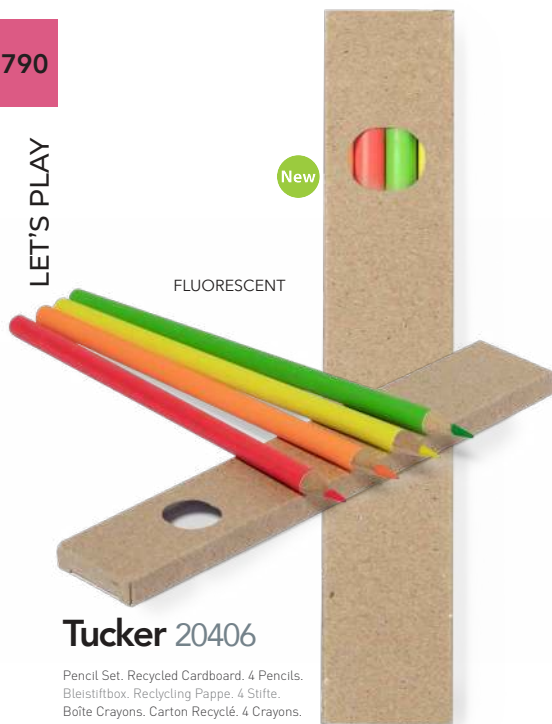

Tucker 20406

3 x 18 x 0.9 cm 300 / 50 Print Code: B(4), W