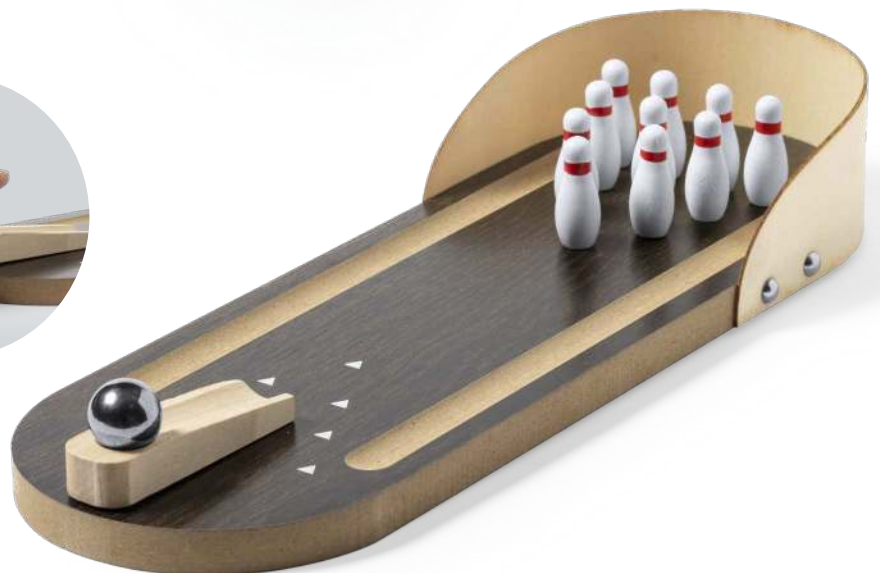

18 x 10 x 7.7 cm 50 Print Code: D(4), L2, W

Strike 1342

Minigame Bowling. Wood.
Mini-Spiel Bowling. Holz.
Mini-Jeu Bowling. Bois.
Minispiel Bowling. Hout.

30 x 4.5 x 10 cm 20 Print Code: G(1), L2

Grapex 6417